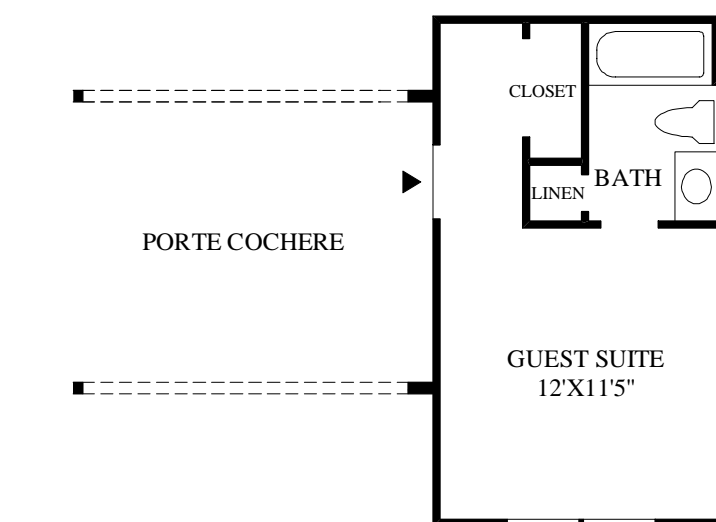

SHOWN WITH
OPTIONAL MASTER
BATH LUXURY
PACKAGE

SHOWN WITH OPTIONAL GUEST
FIRST FLOOR SUITE WITH BATH

- THE VENETIAN HIGHLIGHTS**
- A dramatic two-story foyer with an elegant curved stair opens up to the study and dining room.
 - Showcasing a dramatic two-story ceiling and a radiant fireplace, the expansive great room is sure to impress while entertaining.
 - The well-equipped kitchen is complete with a large center island, a walk-in pantry, and an adjoining sunny breakfast area that is complemented by a curved window wall.
 - An 11' tray ceiling, a king-sized walk-in closet, and an impressive master bath enhance the distinguished master bedroom.
 - Perfect for home office use, the desirable study is generous in size and boasts a grand double-door entry.
 - Additional features include a spacious gameroom, an appealing resource center, and a charming rear patio.