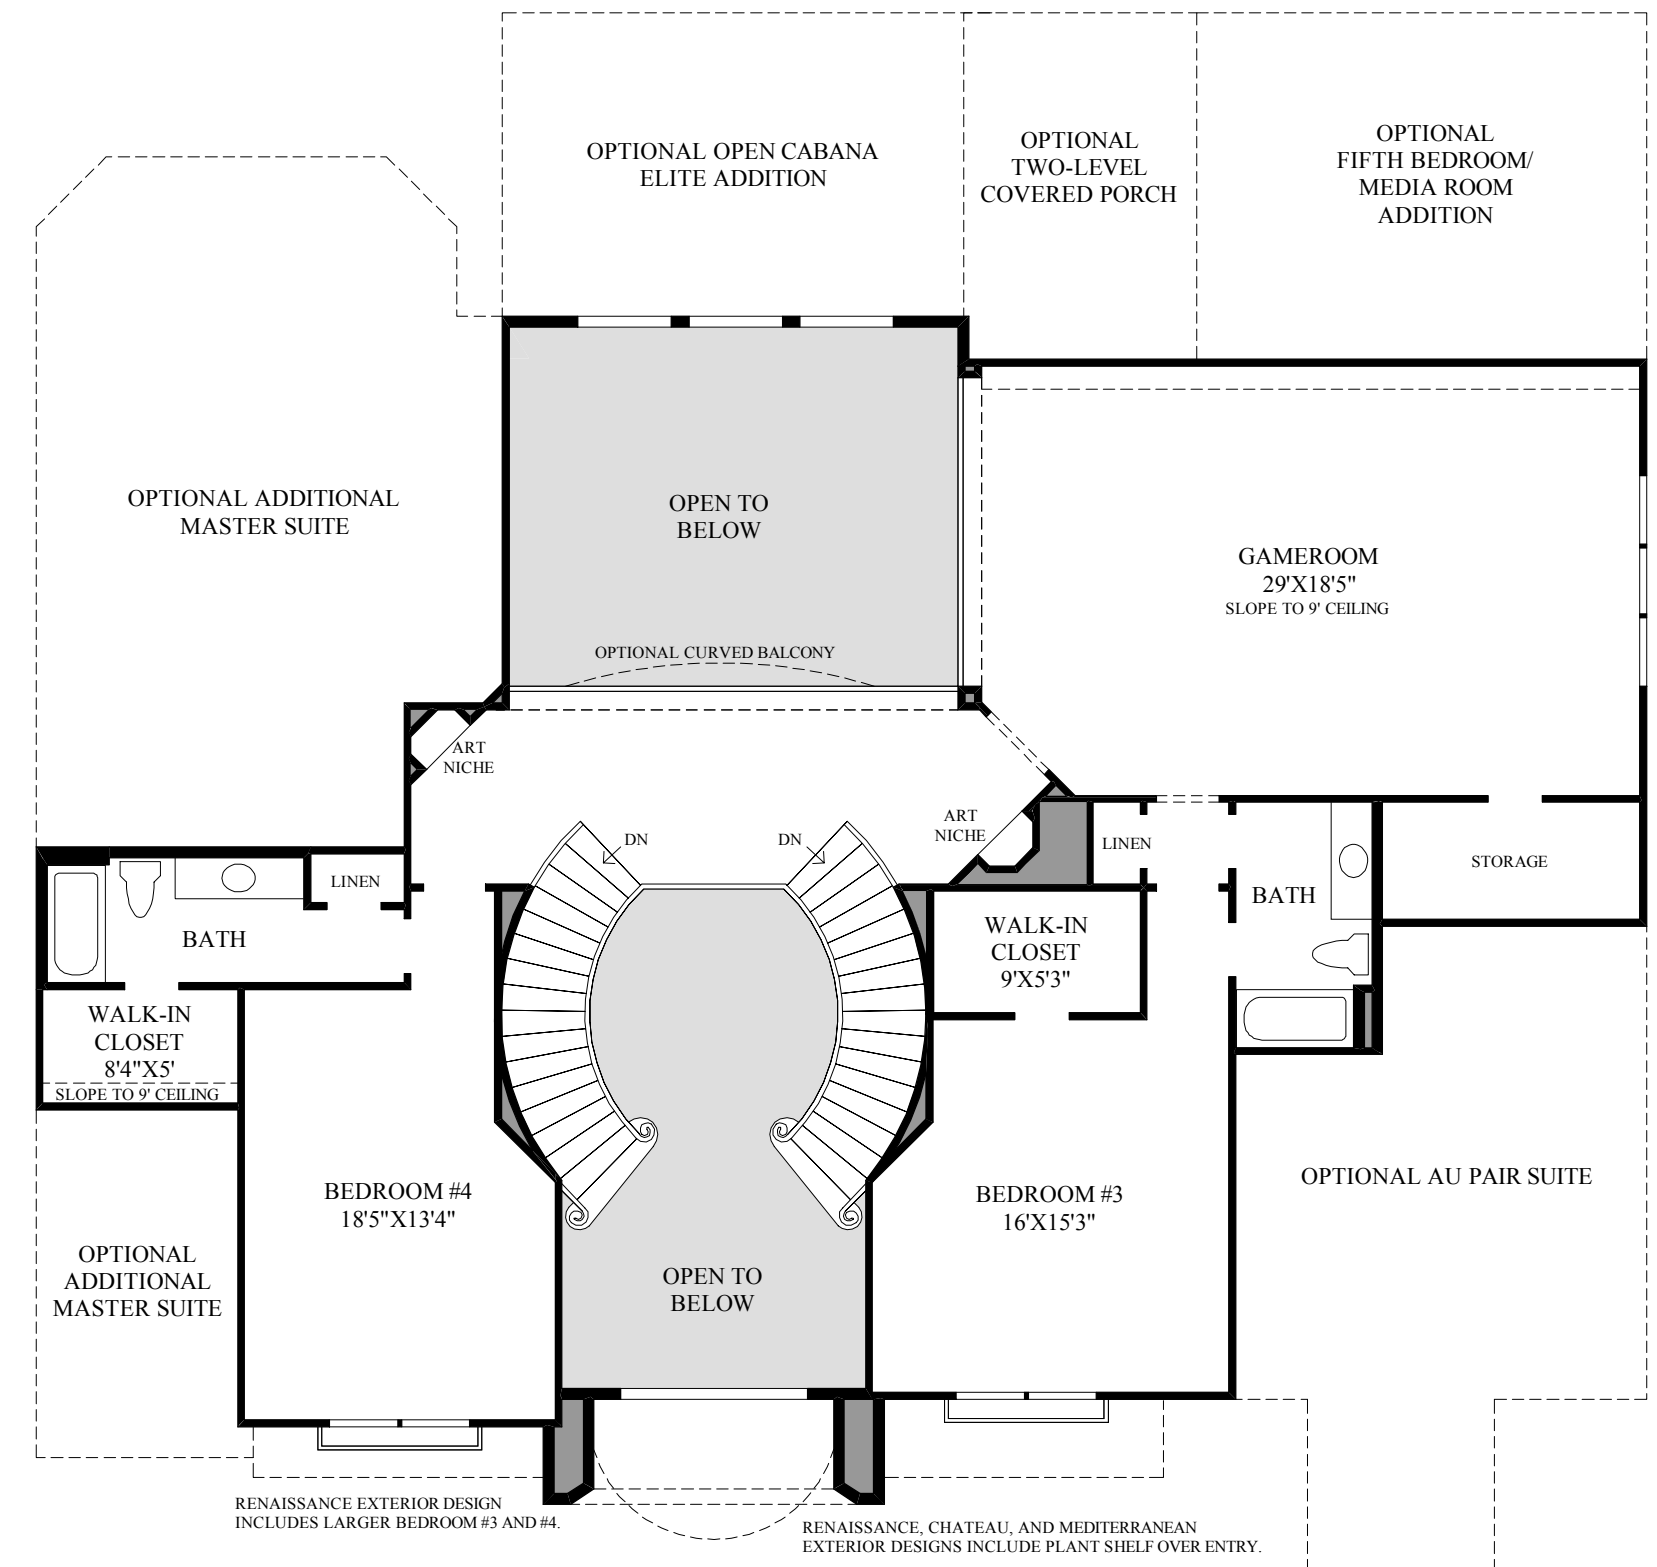

SHOWN WITH OPTIONAL MASTER BATH LUXURY PACKAGE

**First Floor**  
BERKSHIRE EXTERIOR DESIGN SHOWN

**Second Floor**

**THE MERIDA HIGHLIGHTS**

- Covered entry opens to a grand two-story foyer with two elegant circular staircases.
- The stylish study and dining room are complemented with pictorial windows.
- Well-balanced two-story great room features a warm standard fireplace, abundance of windows, and overlook from above.
- Kitchen offers a butler pantry, large center island, walk-in pantry, and a delightful breakfast area.
- Gorgeous master bedroom suite includes a 12' tray ceiling, appealing sitting area, and private master bath complete with soaking tub, glass-enclosed shower, dual-sink vanity, and two spacious walk-in closets.
- Also includes a dynamic second-floor gameroom and an additional first-floor bedroom with full bath.