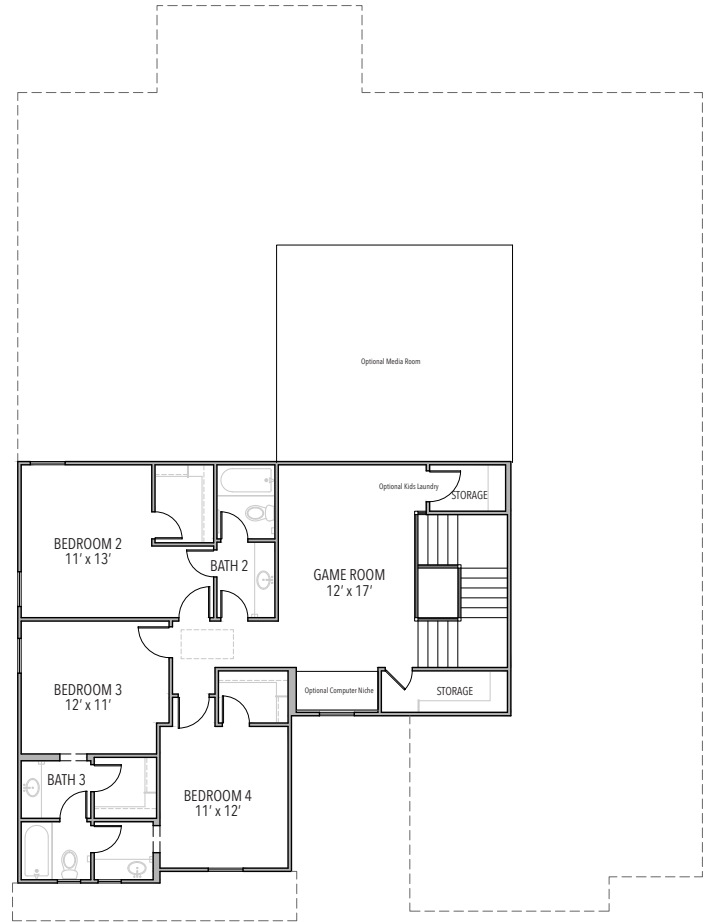

First Floor

Second Floor

Spanish Territorial

French Country

Texas Traditional

Plan 6033

Available Options

OPTIONAL MEDIA ROOM #1

OPTIONAL MEDIA ROOM #2 WITH TEXAS BASEMENT

OPTIONAL MEDIA ROOM #3 WITH BAR

OPTIONAL GATE AT COURTYARD

OPTIONAL FIREPLACE AT OUTDOOR ROOM

OPTIONAL KITCHEN AT OUTDOOR ROOM

OPTIONAL FIREPLACE AT OUTDOOR ROOM WITH OPTIONAL MASTER RETREAT

OPTIONAL KITCHEN AT OUTDOOR ROOM WITH OPTIONAL MASTER RETREAT

OPTIONAL MASTER RETREAT

OPTIONAL STACKING SLIDER AT DINING
OPTIONAL STACKING SLIDER AT MASTER BEDROOM

OPTIONAL STACKING SLIDER AT
OPTIONAL MASTER RETREAT