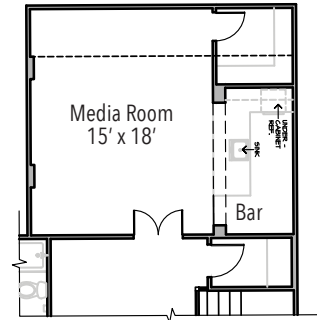

First Floor

Second Floor

Spanish Territorial

French Country

Texas Traditional

Plan 6033

Available Options

OPTIONAL MEDIA ROOM #1

OPTIONAL MEDIA ROOM #2 WITH TEXAS BASEMENT

OPTIONAL MEDIA ROOM #3 WITH BAR

OPTIONAL GATE AT COURTYARD

OPTIONAL FIREPLACE AT OUTDOOR ROOM

OPTIONAL KITCHEN AT OUTDOOR ROOM

OPTIONAL FIREPLACE AT OUTDOOR ROOM WITH OPTIONAL MASTER RETREAT