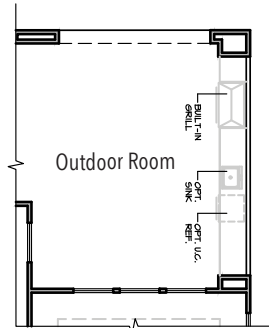

First Floor

Second Floor

Spanish Territorial

French Country

Texas Traditional

Plan 6033

Available Options

OPTIONAL MEDIA ROOM #1

OPTIONAL MEDIA ROOM #2 WITH TEXAS BASEMENT

OPTIONAL MEDIA ROOM #3 WITH BAR

OPTIONAL GATE AT COURTYARD

OPTIONAL FIREPLACE AT OUTDOOR ROOM

OPTIONAL KITCHEN AT OUTDOOR ROOM

OPTIONAL FIREPLACE AT OUTDOOR ROOM WITH OPTIONAL MASTER RETREAT

OPTIONAL KITCHEN AT OUTDOOR ROOM WITH OPTIONAL MASTER RETREAT

OPTIONAL MASTER RETREAT

OPTIONAL STACKING SLIDER AT DINING
OPTIONAL STACKING SLIDER AT MASTER BEDROOM

OPTIONAL STACKING SLIDER AT
OPTIONAL MASTER RETREAT