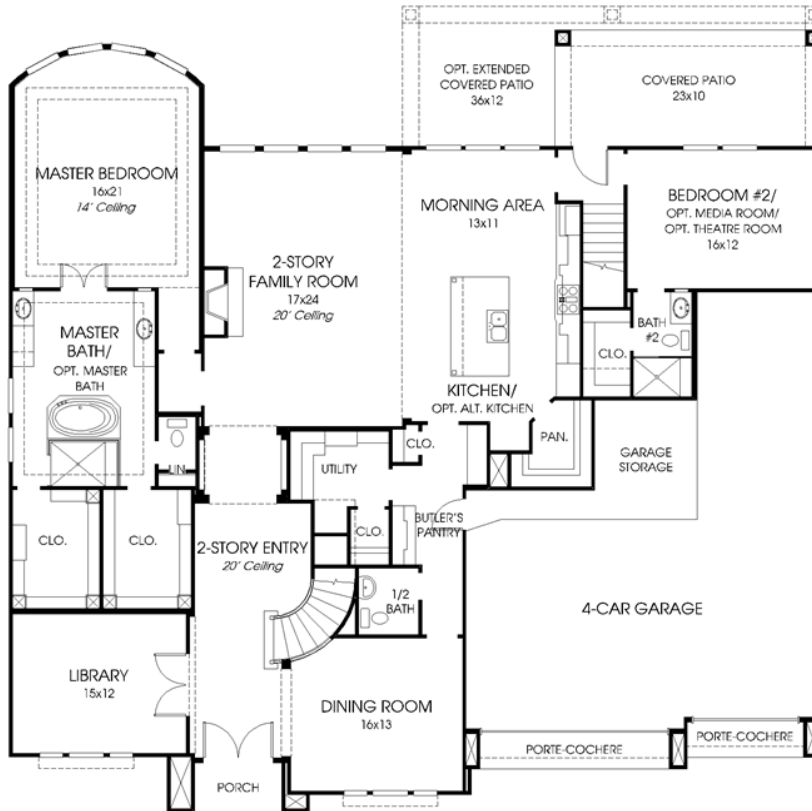

DESIGNS

Design 4931S

This home contains approximately 4,931 square feet.*

*See Page 3 for Details and Disclaimers.
© Perry Homes, LLC 2016

03/29/2016
(80' CL.)