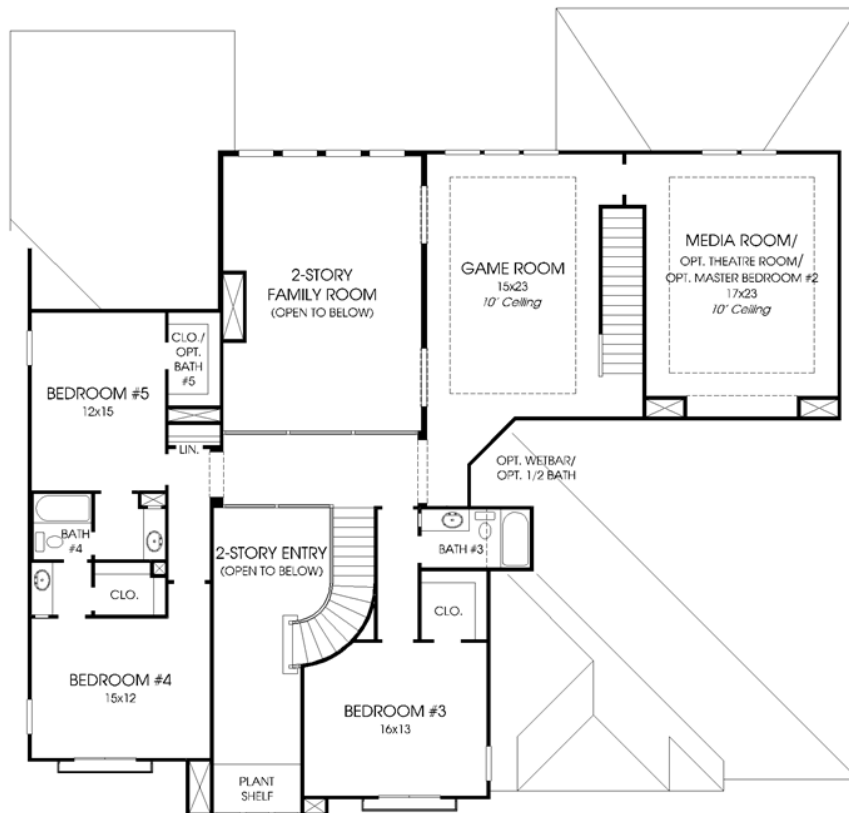

DESIGNS

Design 4931S

This home contains approximately 4,931 square feet.*

*See Page 3 for Details and Disclaimers.
© Perry Homes, LLC 2016

03/29/2016
(80' CL.)