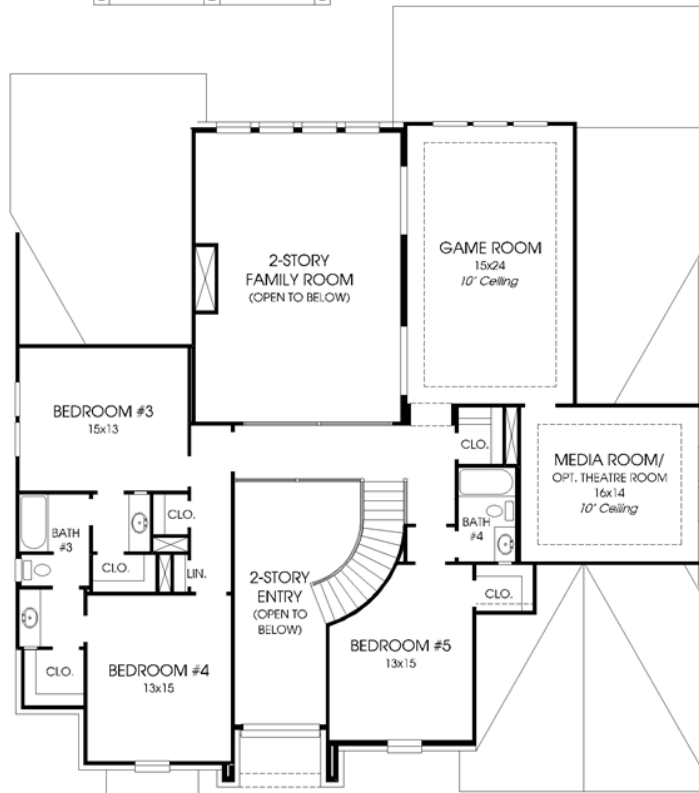

DESIGNS

Design 4499W

This home contains approximately 4,499 square feet.*

*See Page 2 for Details and Disclaimers.
© Perry Homes, LLC 2014

08/15/2016
(70' CL)