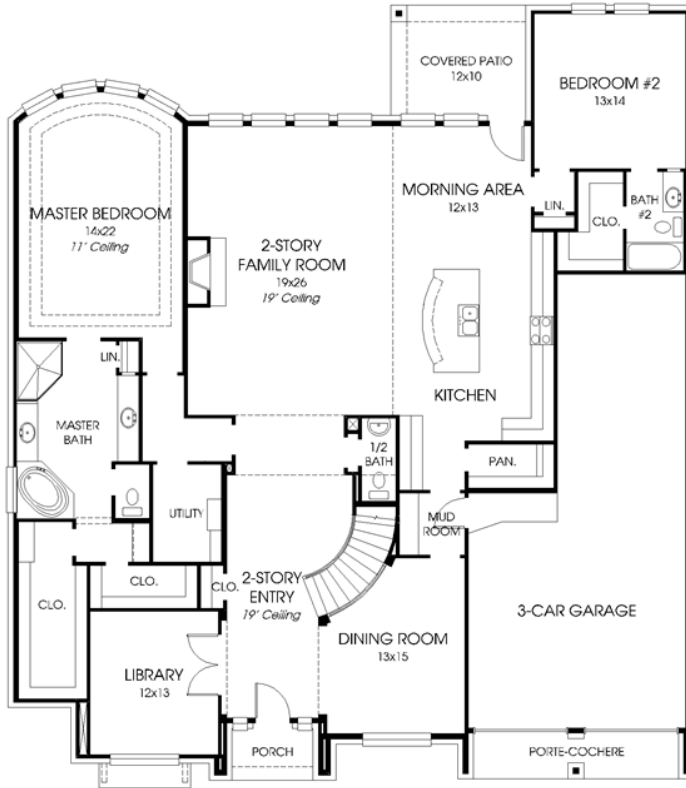

DESIGNS

Design 4499W

This home contains approximately 4,499 square feet.*

*See Page 2 for Details and Disclaimers.
© Perry Homes, LLC 2014

08/15/2016
(70' CL)