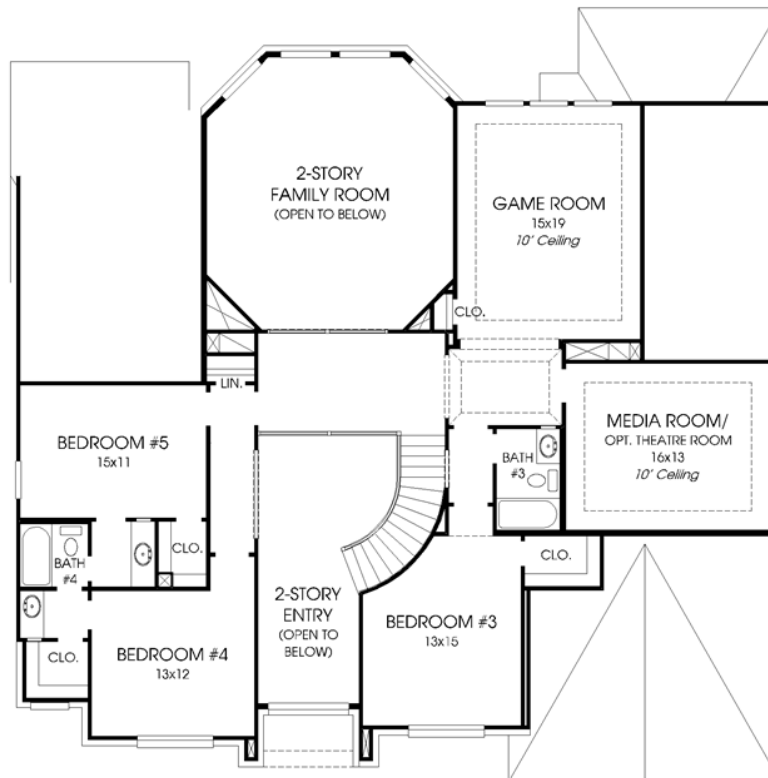

DESIGNS

Design 4199W

This home contains approximately 4,199 square feet.*

*See Page 4 for Details and Disclaimers.
© Perry Homes, LLC 2016

01/14/2016
(70' CL)