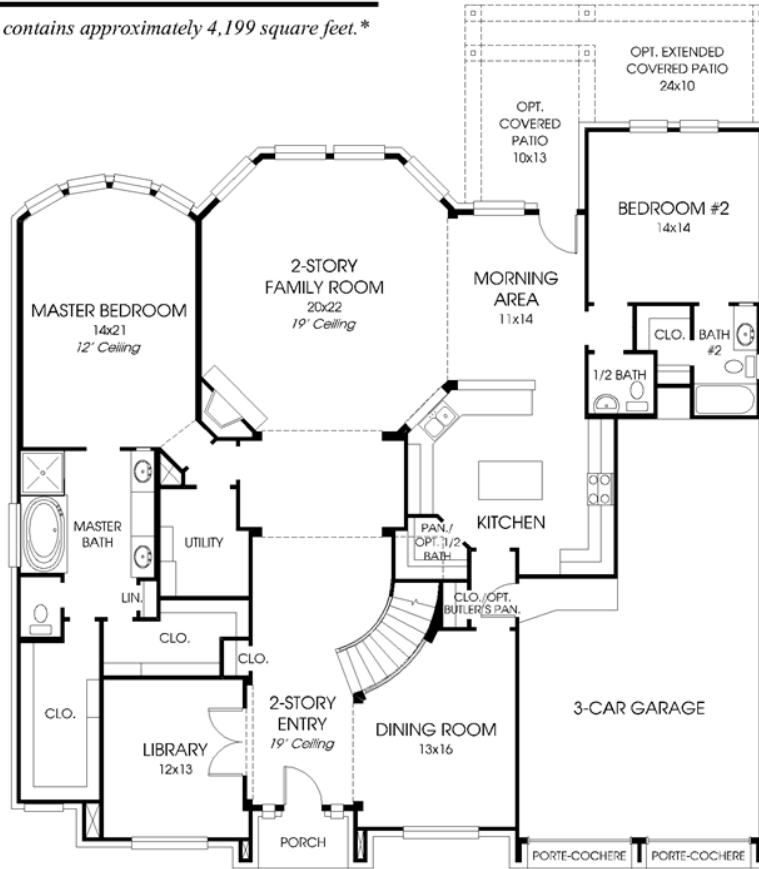

DESIGNS

Design 4199W

This home contains approximately 4,199 square feet.*

*See Page 4 for Details and Disclaimers.
© Perry Homes, LLC 2016

01/14/2016
(70' CL)