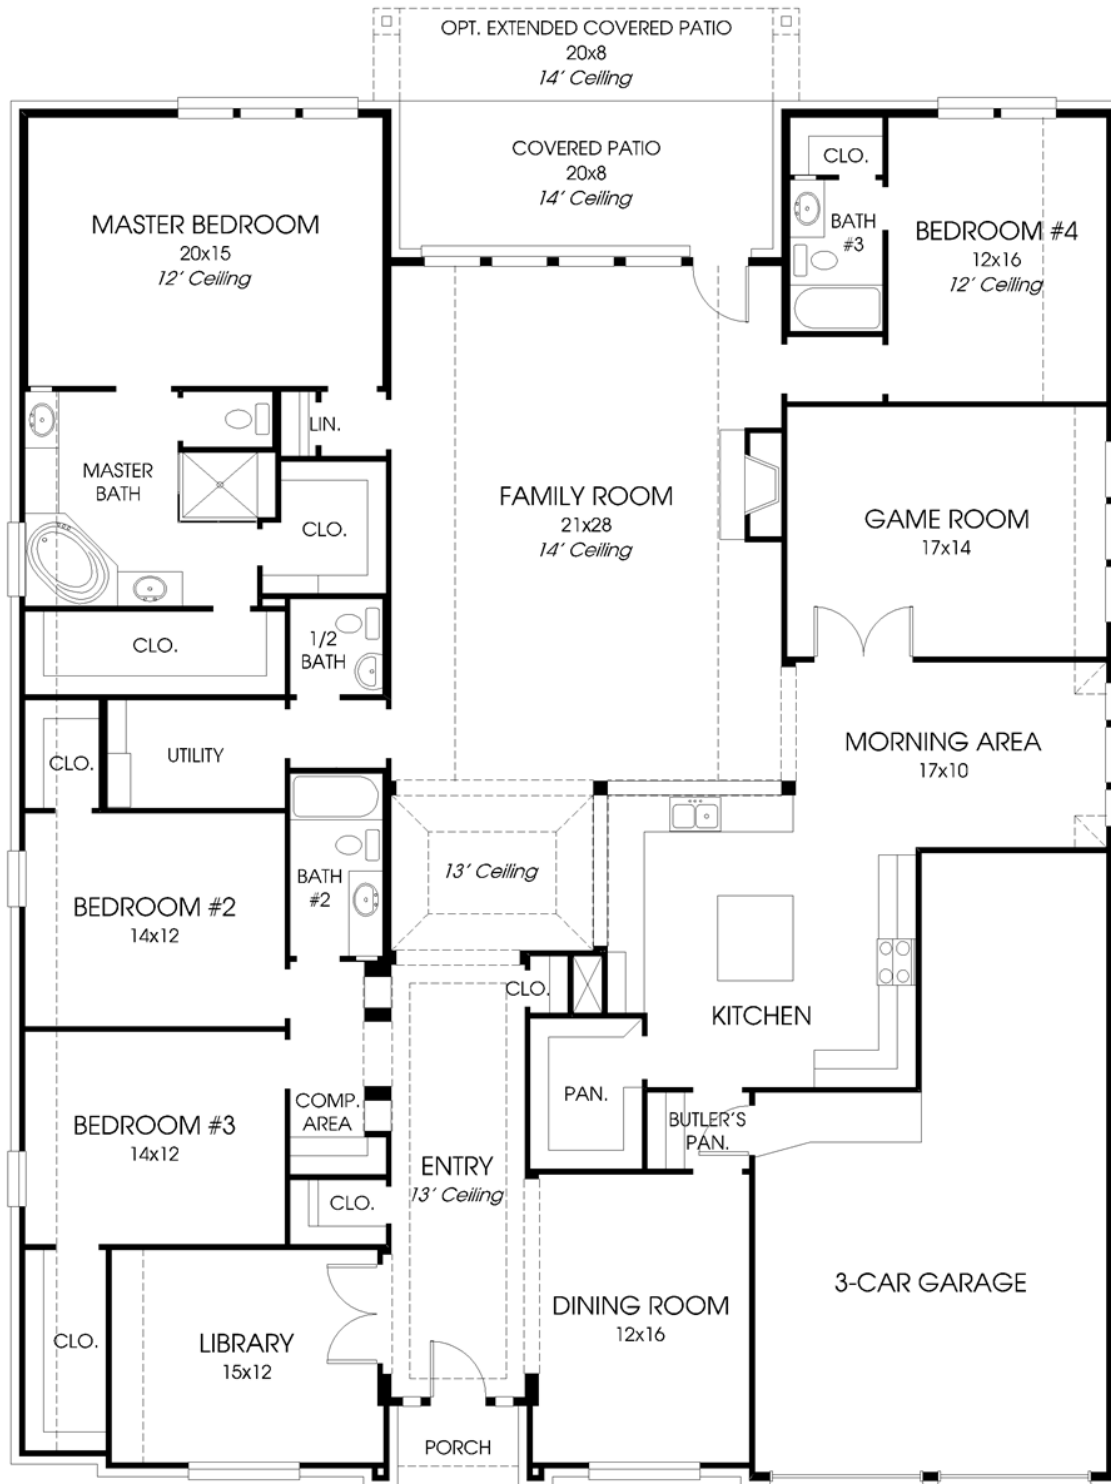

DESIGNS

Design 3714W

This home contains approximately 3,714 square feet.*

*See Page 3 for Details and Disclaimers.
© Perry Homes, LLC 2014

02/05/2015
(70' CL.)