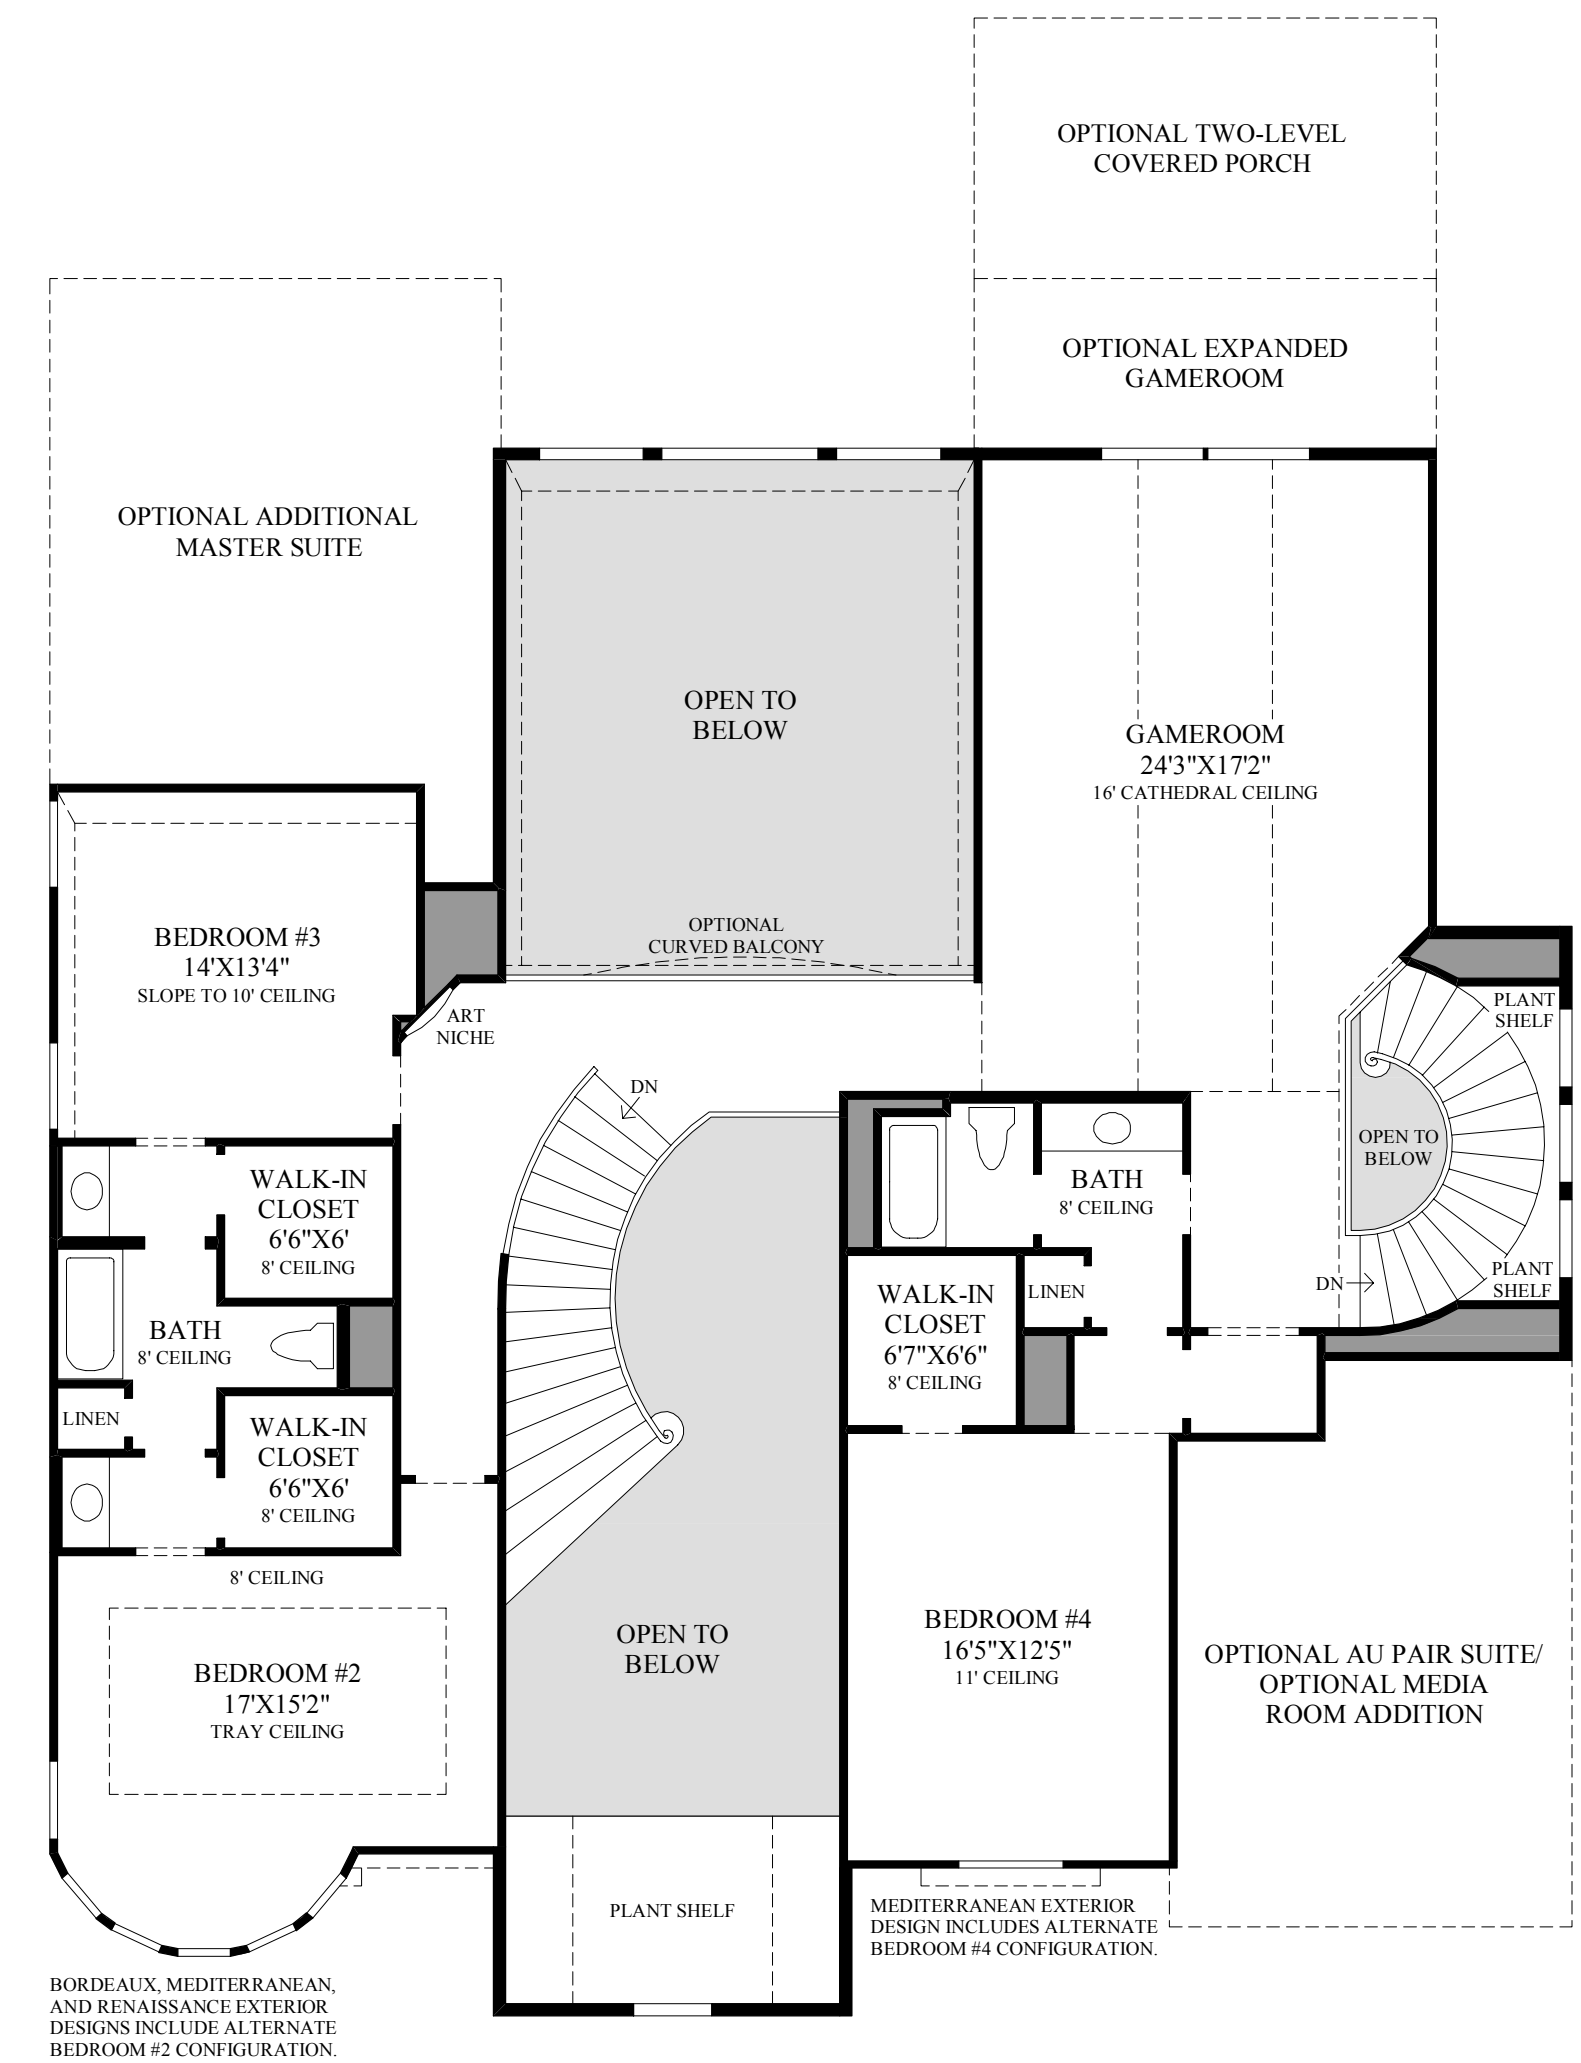

**First Floor**  
MANOR EXTERIOR DESIGN SHOWN

**Second Floor**

**THE VENTICELLO HIGHLIGHTS**

- An impressive two-story foyer uncovers a graceful curved stair and a generous study.
- Highlighting the two-story great room is a radiant fireplace which is framed by bright windows that allow sunlight to fill the open room.
- The appealing kitchen offers an adjoining breakfast area, a walk-in pantry, and a large center island with a breakfast bar for informal dining.
- Bordering the kitchen is an extravagant secondary curved staircase.
- A beautiful tray ceiling accentuates the luxurious master bedroom, which offers a king-sized walk-in closet and a luxurious master bath with a dual-sink vanity, a glass-enclosed shower, and a soaking tub.
- Also included is spacious second-floor gameroom that is perfect for entertaining.

FOYER