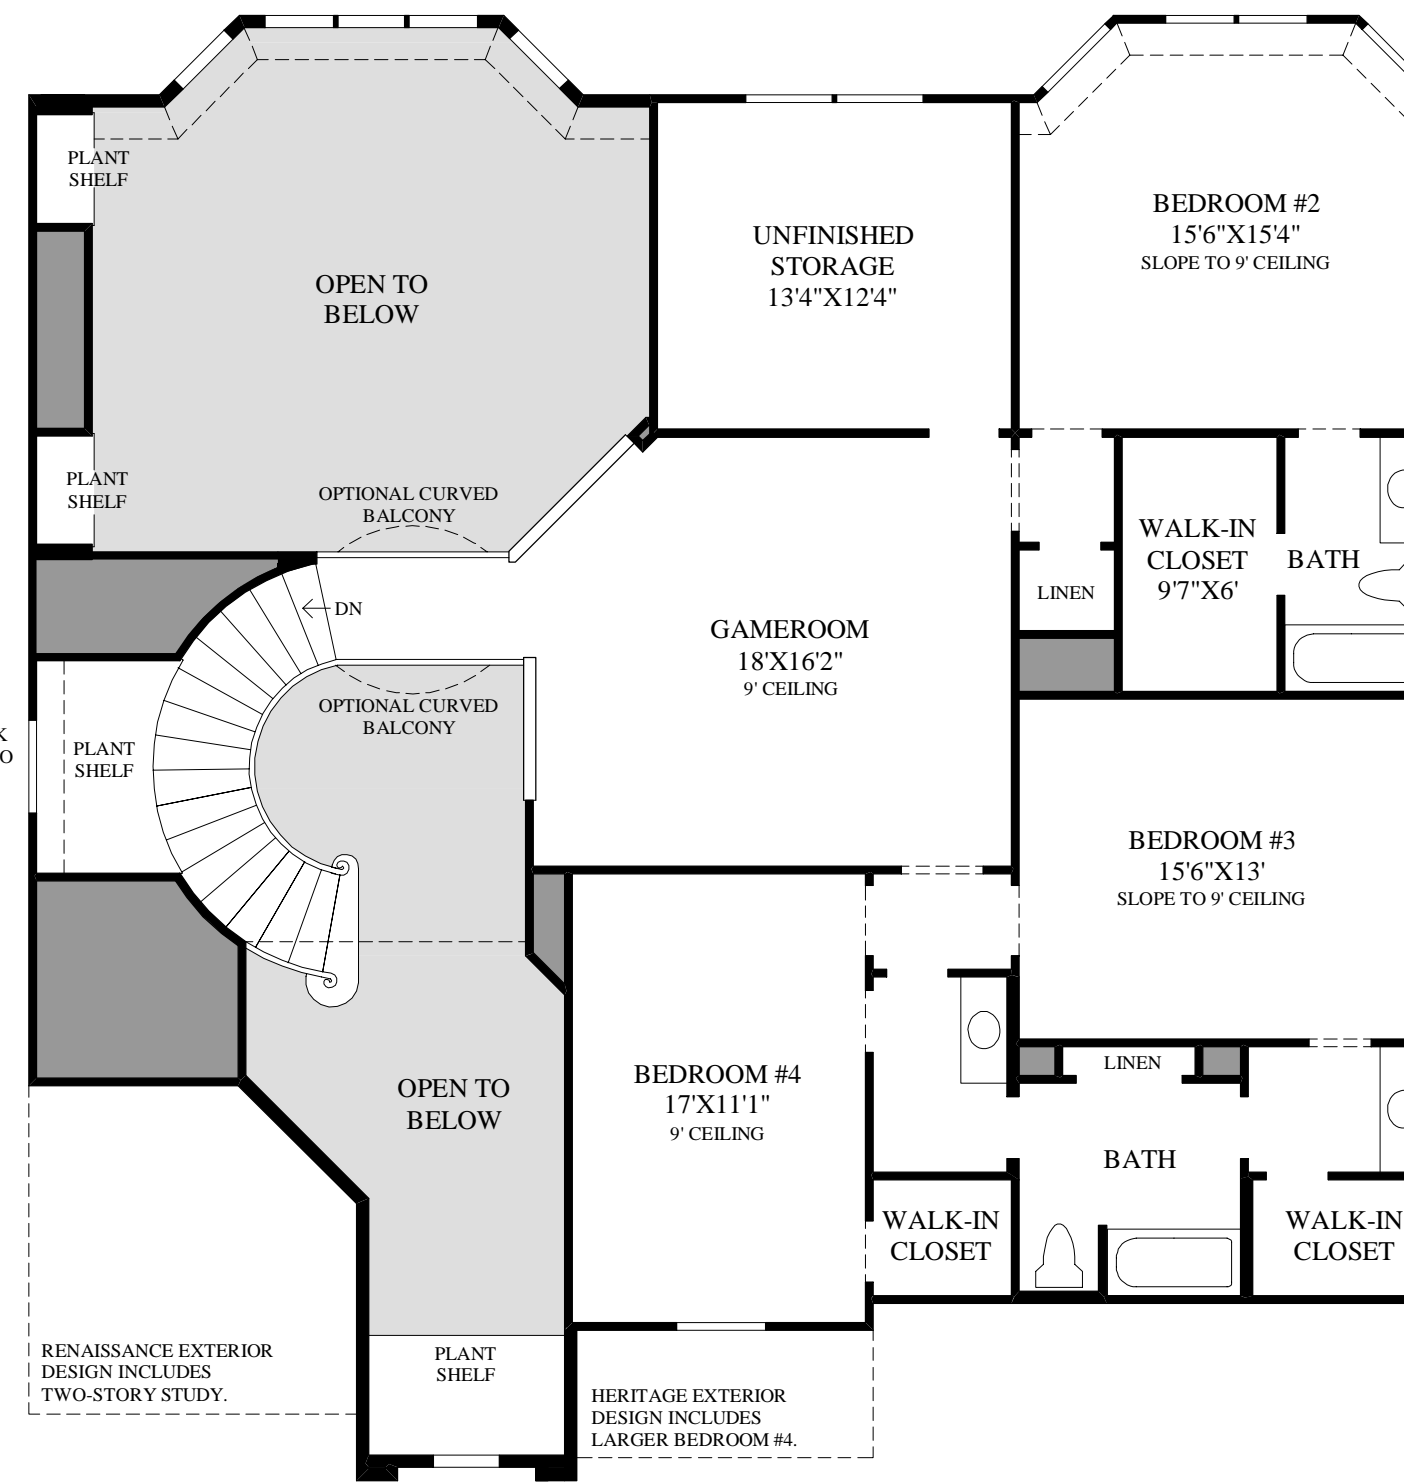

SHOWN WITH OPTIONAL FIFTH BEDROOM

Second Floor

- THE BELLWYNN HIGHLIGHTS**
- The exquisite foyer reveals a curved staircase, an appealing dining room, and a study with double-door entry.
 - The two-story great room features an enticing fireplace that is framed by attractive arched art niches.
 - This grand kitchen is equipped with a walk-in pantry, a center island with a breakfast bar, and an adjacent sunlit breakfast area.
 - The superb master bedroom suite flaunts a tray ceiling with a magnificent window display as well as a master bath which includes dual vanities, a built-in bench, a separate soaking tub, a glass-enclosed shower, and an impressive walk-in closet.
 - The captivating second floor offers a gameroom with great first-floor views.

GREAT ROOM WITH OPTIONAL CURVED BALCONY AND OPEN-BEAM CEILING

SHOWN WITH OPTIONAL MEDIA ROOM ADDITION