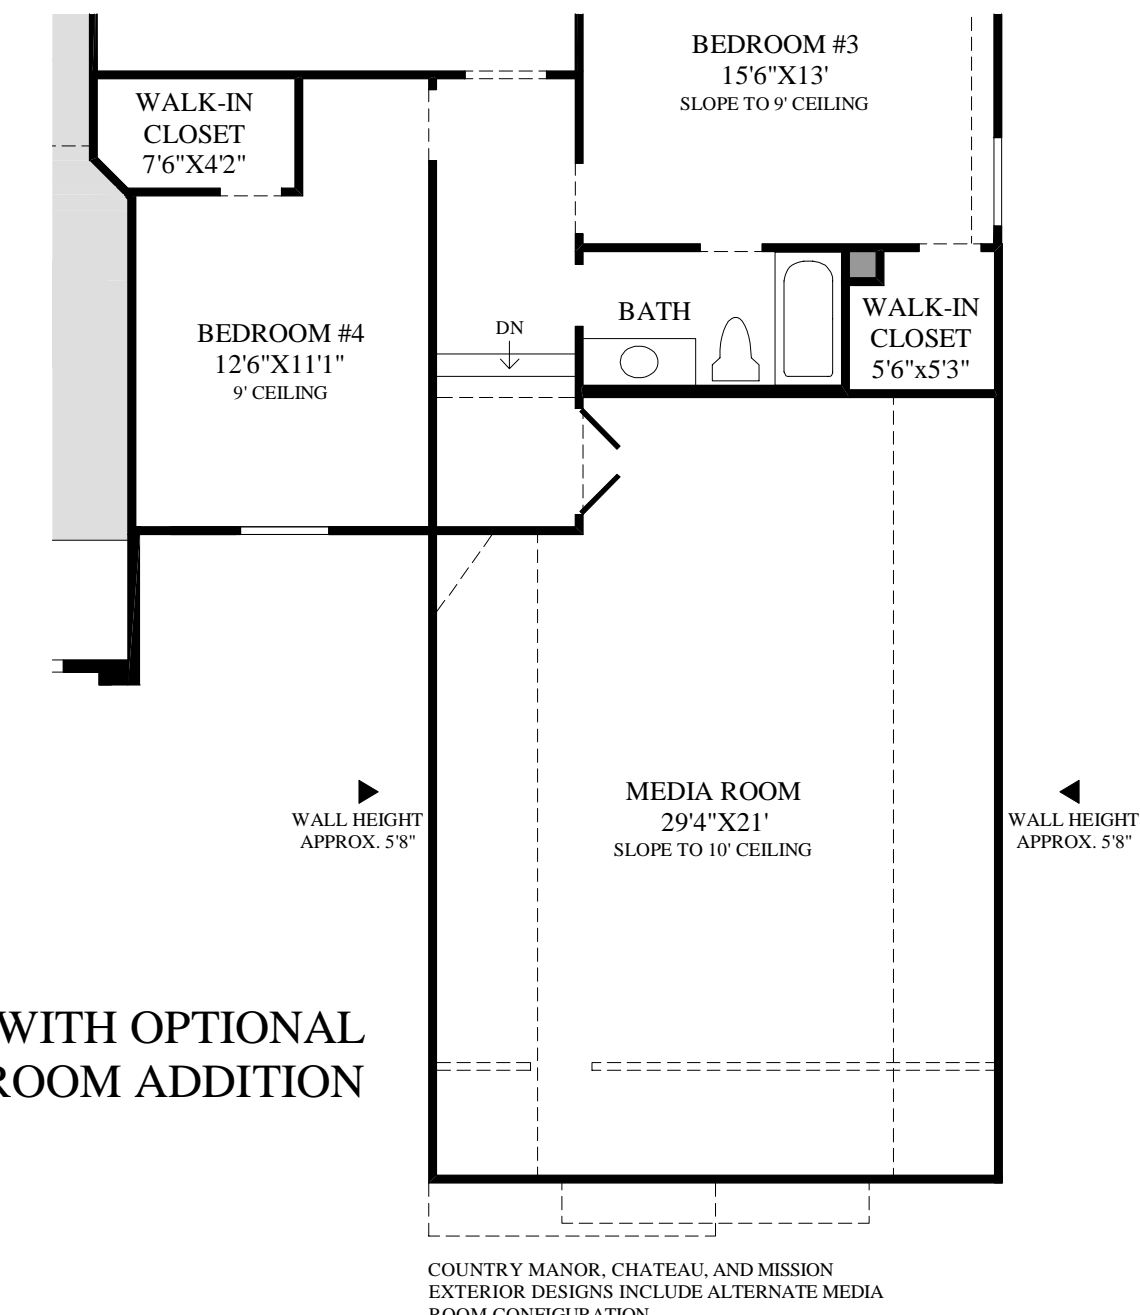

SHOWN WITH OPTIONAL FIFTH BEDROOM

Second Floor

- THE BELLWYNN HIGHLIGHTS**
- The exquisite foyer reveals a curved staircase, an appealing dining room, and a study with double-door entry.
 - The two-story great room features an enticing fireplace that is framed by attractive arched art niches.
 - This grand kitchen is equipped with a walk-in pantry, a center island with a breakfast bar, and an adjacent sunlit breakfast area.
 - The superb master bedroom suite flaunts a tray ceiling with a magnificent window display as well as a master bath which includes dual vanities, a built-in bench, a separate soaking tub, a glass-enclosed shower, and an impressive walk-in closet.
 - The captivating second floor offers a gameroom with great first-floor views.

GREAT ROOM WITH OPTIONAL CURVED BALCONY AND OPEN-BEAM CEILING

SHOWN WITH OPTIONAL MEDIA ROOM ADDITION