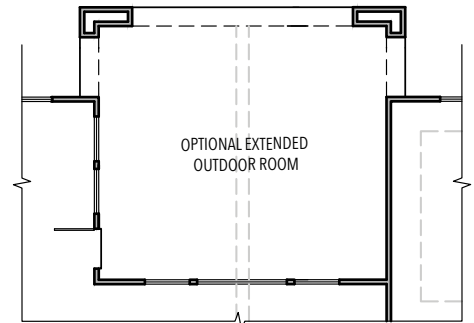

Plan 6012

Available Options

OPTIONAL BAY WINDOW

OPTIONAL INTERIOR FIREPLACE

OPTIONAL COURTYARD FIREPLACE

OPTIONAL CATERING KITCHEN

FIRST FLOOR FOR OPTIONAL GAME ROOM WITH BATH 4

OPTIONAL GAME ROOM WITH BATH 4

OPTIONAL FIREPLACE AT OUTDOOR ROOM

OPTIONAL KITCHEN AT OUTDOOR ROOM

OPTIONAL MEDIA ROOM #1

OPTIONAL MEDIA ROOM #2 WITH TEXAS BASEMENT

OPTIONAL MEDIA ROOM #3 WITH BAR

OPTIONAL EXTENDED OUTDOOR ROOM