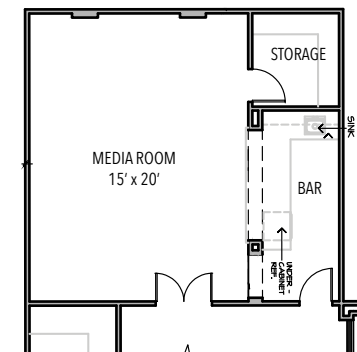

Plan 6012

Available Options

OPTIONAL BAY WINDOW

OPTIONAL INTERIOR FIREPLACE

OPTIONAL COURTYARD FIREPLACE

OPTIONAL CATERING KITCHEN

FIRST FLOOR FOR OPTIONAL GAME ROOM WITH BATH 4

OPTIONAL GAME ROOM WITH BATH 4

OPTIONAL FIREPLACE AT OUTDOOR ROOM

OPTIONAL KITCHEN AT OUTDOOR ROOM

OPTIONAL MEDIA ROOM #1

OPTIONAL MEDIA ROOM #2 WITH TEXAS BASEMENT

OPTIONAL MEDIA ROOM #3 WITH BAR

OPTIONAL EXTENDED OUTDOOR ROOM