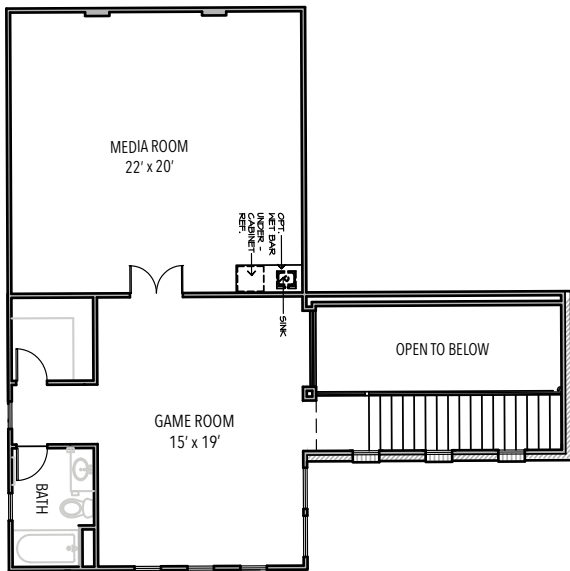

Plan 6012

Available Options

OPTIONAL BAY WINDOW

OPTIONAL INTERIOR FIREPLACE

OPTIONAL COURTYARD FIREPLACE

OPTIONAL CATERING KITCHEN

FIRST FLOOR FOR OPTIONAL GAME ROOM WITH BATH 4

OPTIONAL GAME ROOM WITH BATH 4

OPTIONAL FIREPLACE AT OUTDOOR ROOM

OPTIONAL KITCHEN AT OUTDOOR ROOM

OPTIONAL MEDIA ROOM #1

OPTIONAL MEDIA ROOM #2 WITH TEXAS BASEMENT

OPTIONAL MEDIA ROOM #3 WITH BAR

OPTIONAL EXTENDED OUTDOOR ROOM