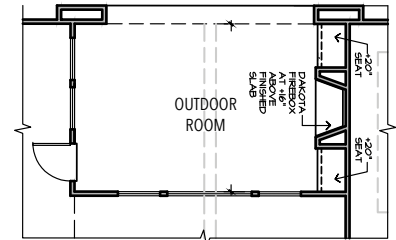

Plan 6012

Available Options

OPTIONAL BAY WINDOW

OPTIONAL INTERIOR FIREPLACE

OPTIONAL COURTYARD FIREPLACE

OPTIONAL CATERING KITCHEN

FIRST FLOOR FOR OPTIONAL GAME ROOM WITH BATH 4

OPTIONAL GAME ROOM WITH BATH 4

OPTIONAL FIREPLACE AT OUTDOOR ROOM

OPTIONAL KITCHEN AT OUTDOOR ROOM

OPTIONAL MEDIA ROOM #1

OPTIONAL MEDIA ROOM #2 WITH TEXAS BASEMENT

OPTIONAL MEDIA ROOM #3 WITH BAR

OPTIONAL EXTENDED OUTDOOR ROOM