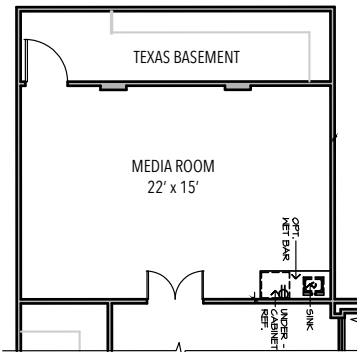

OPTIONAL MEDIA ROOM #2 WITH TEXAS BASEMENT