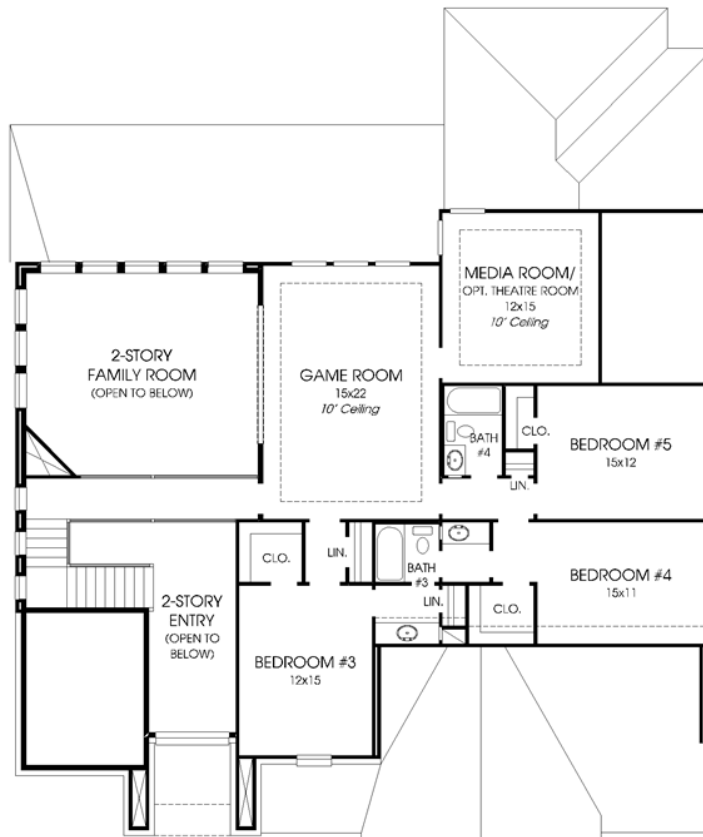

# DESIGNS

## Design 4191W

This home contains approximately 4,191 square feet.\*

\*See Page 2 for Details and Disclaimers.  
© Perry Homes, LLC 2014

04/11/2016  
(70' CL)