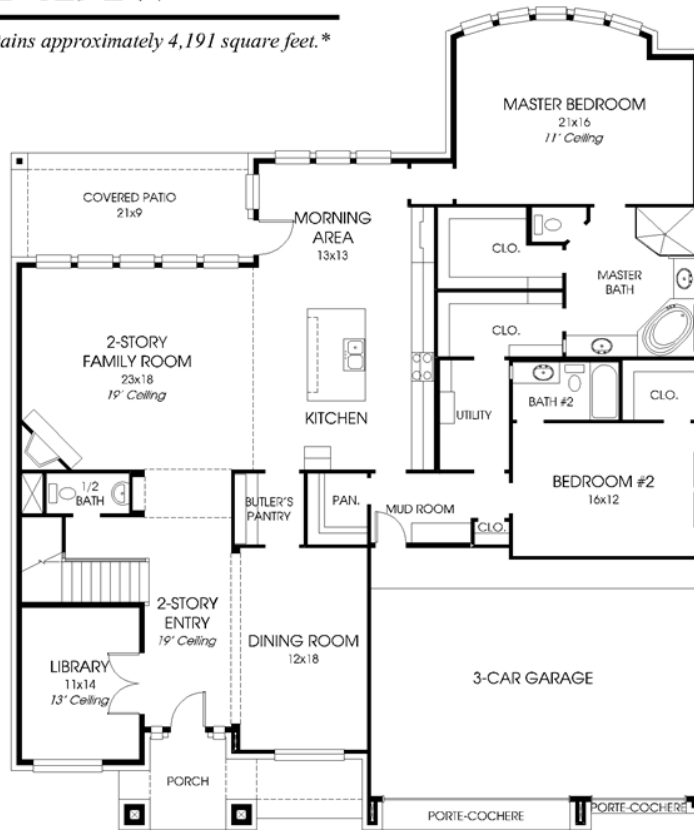

# DESIGNS

## Design 4191W

This home contains approximately 4,191 square feet.\*

\*See Page 2 for Details and Disclaimers.  
© Perry Homes, LLC 2014

04/11/2016  
(70' CL)