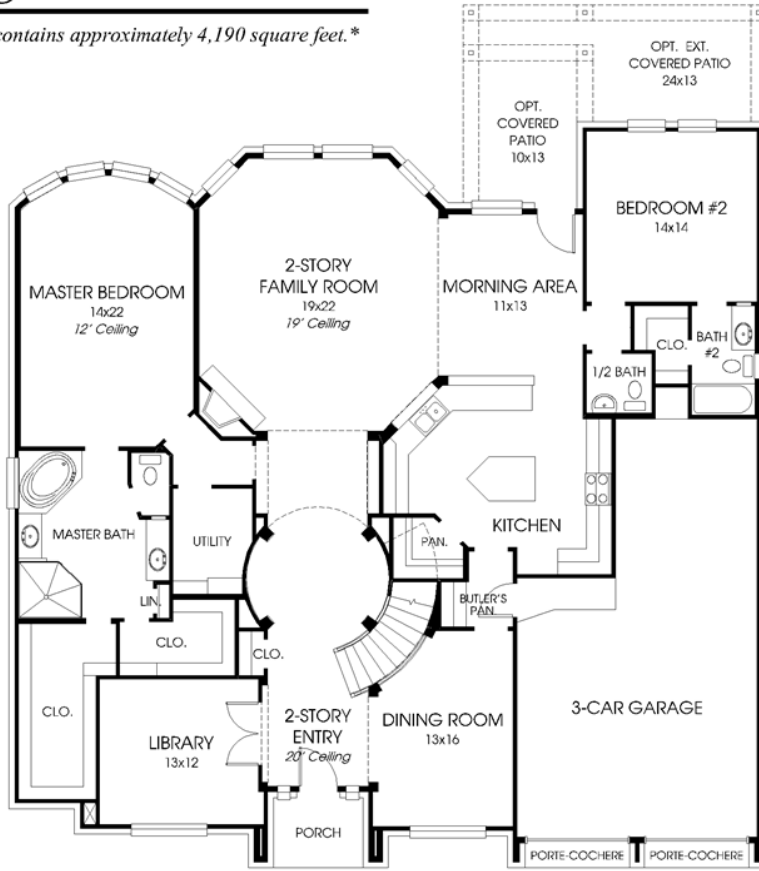

# DESIGNS

## Design 4190W

This home contains approximately 4,190 square feet.\*

\*See Page 2 for Details and Disclaimers.  
© Perry Homes, LLC 2015

09/15/2015  
(70' CL)