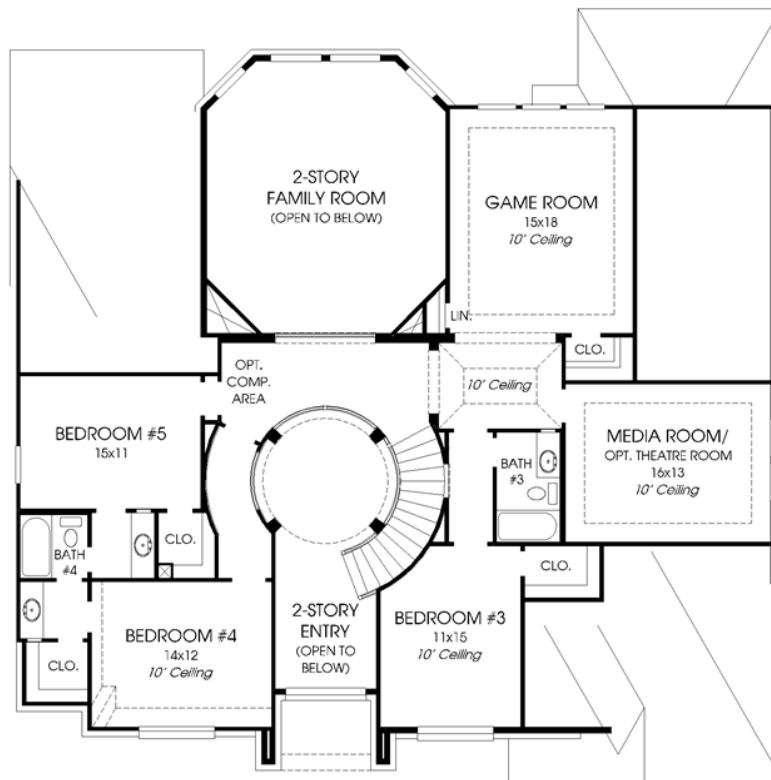

# DESIGNS

## Design 4190W

This home contains approximately 4,190 square feet.\*

\*See Page 2 for Details and Disclaimers.  
© Perry Homes, LLC 2015

09/15/2015  
(70' CL)