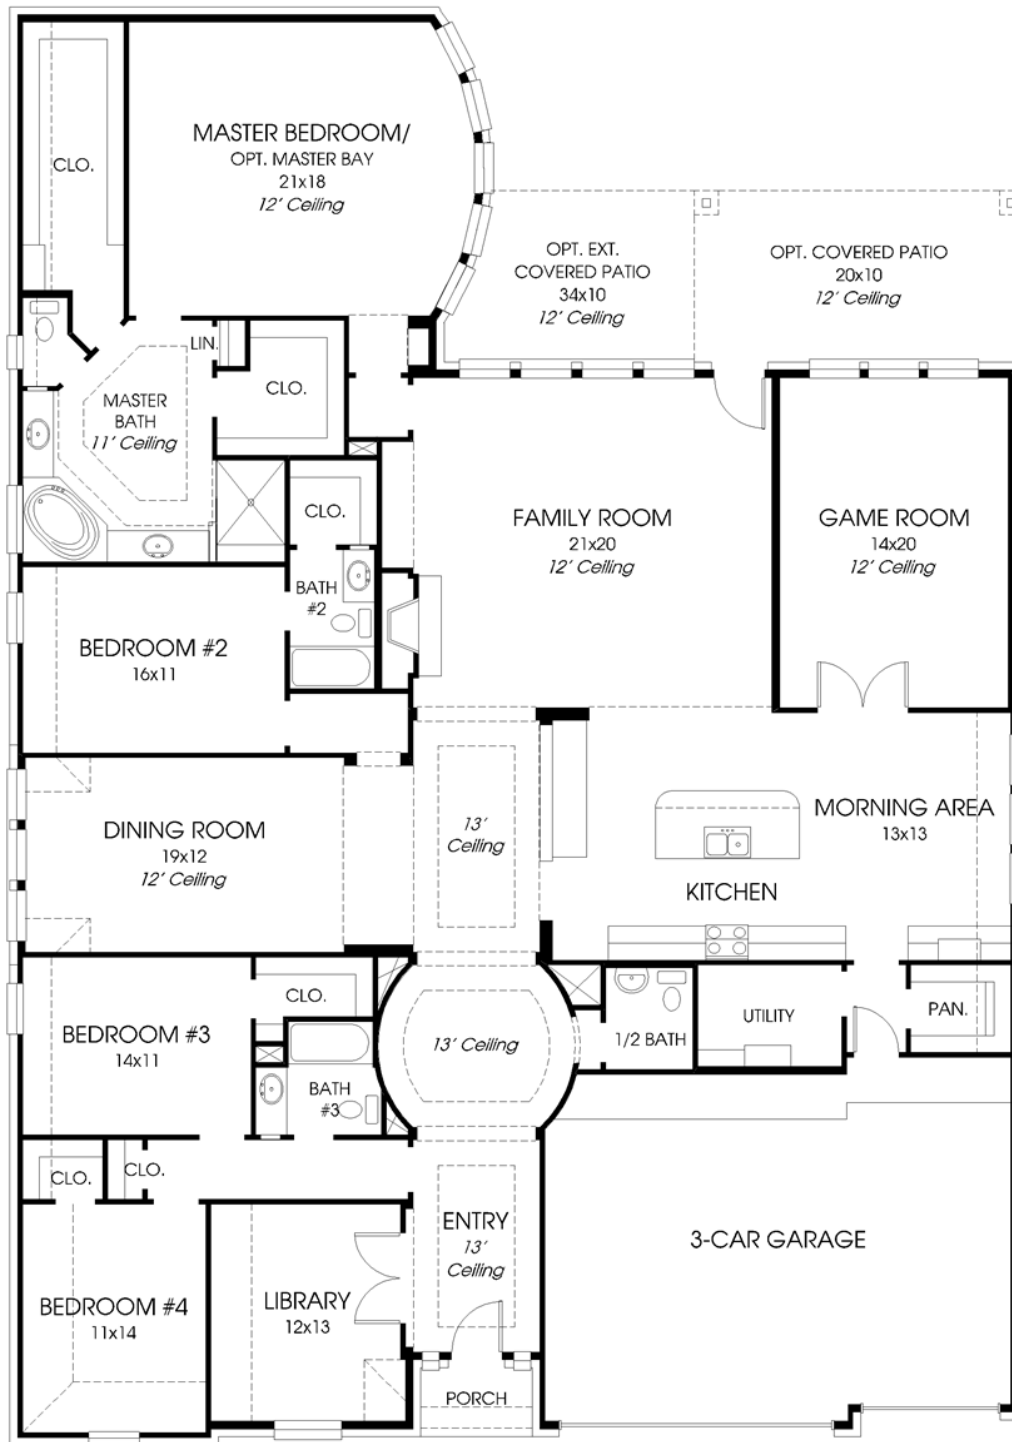

DESIGNS

Design 3740W

This home contains approximately 3,740 square feet.*

*See Page 3 for Details and Disclaimers.
© Perry Homes, LLC 2012

12/09/2015
(70' CL)