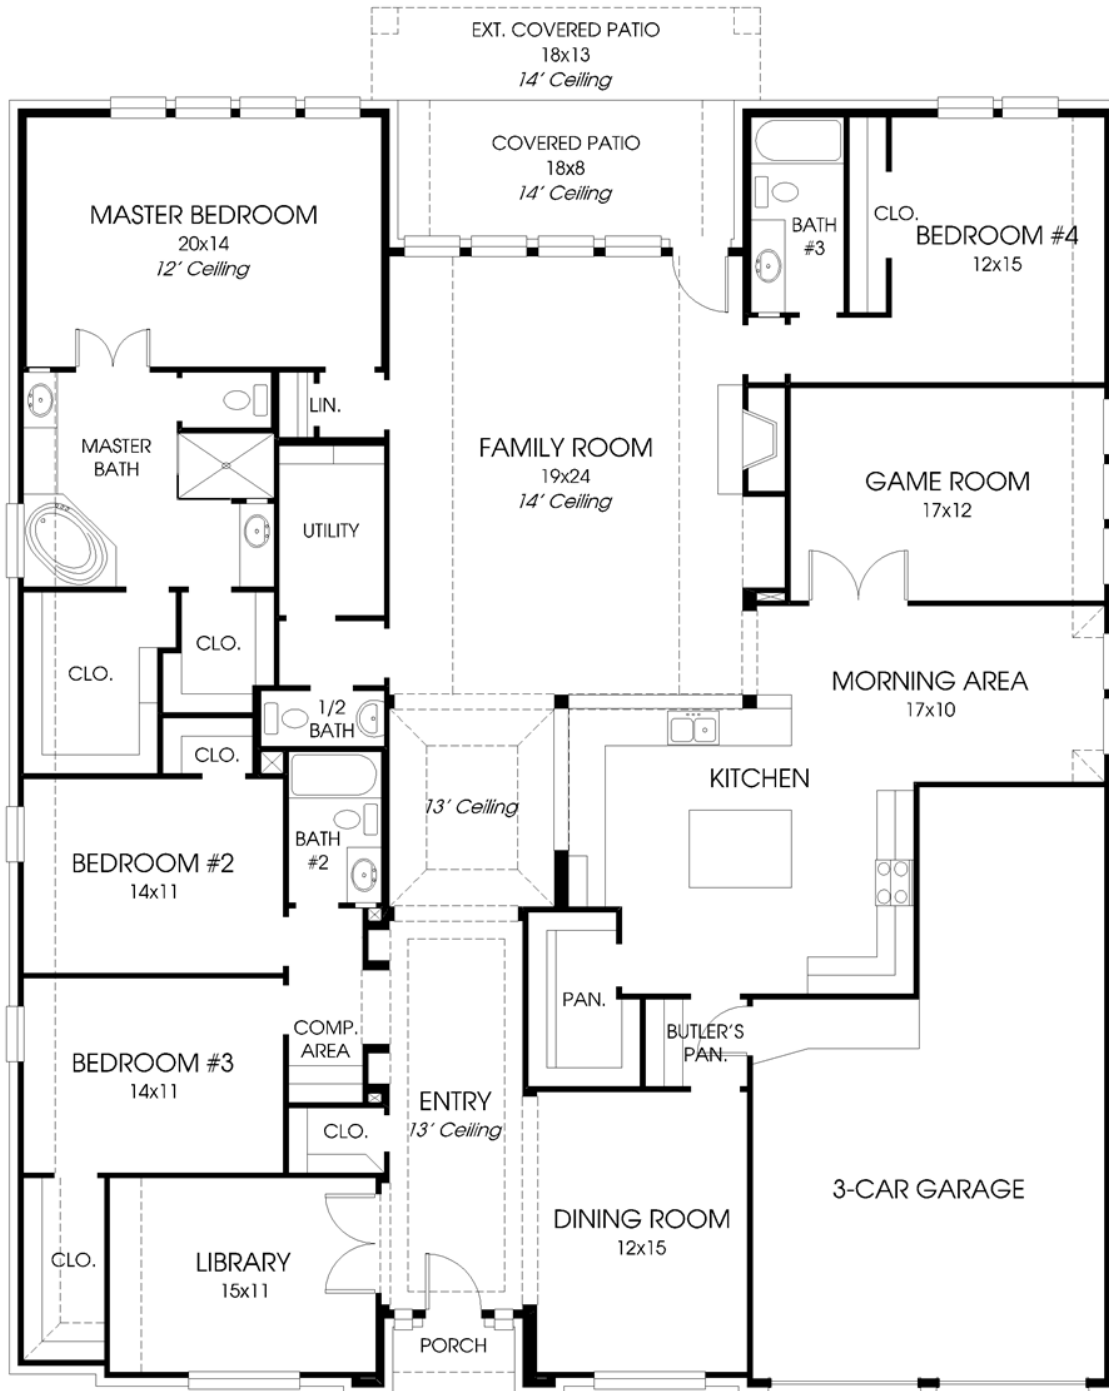

DESIGNS

Design 3467W

This home contains approximately 3,467 square feet.*

*See Page 2 for Details and Disclaimers.
© Perry Homes, LLC 2016

05/31/2017
(70' CL.)