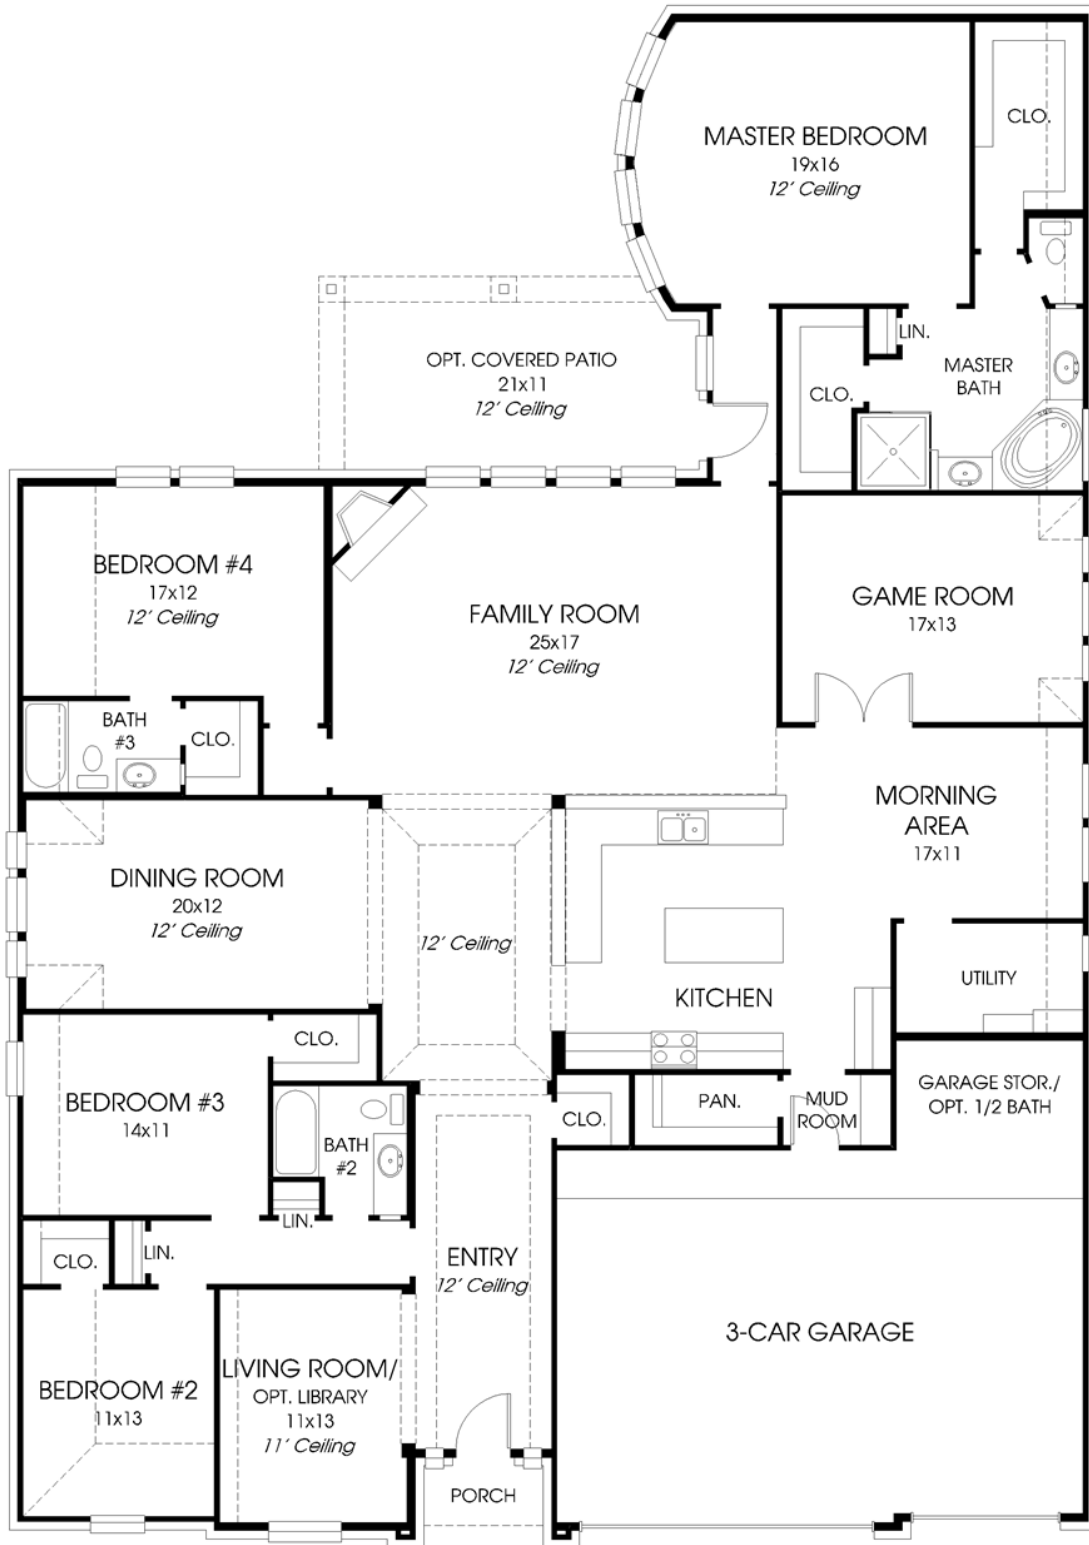

# DESIGNS

## Design 3374W

This home contains approximately 3,374 square feet.\*

\*See Page 3 for Details and Disclaimers.  
© Perry Homes, LLC 2012

11/09/2015  
(70' CL)