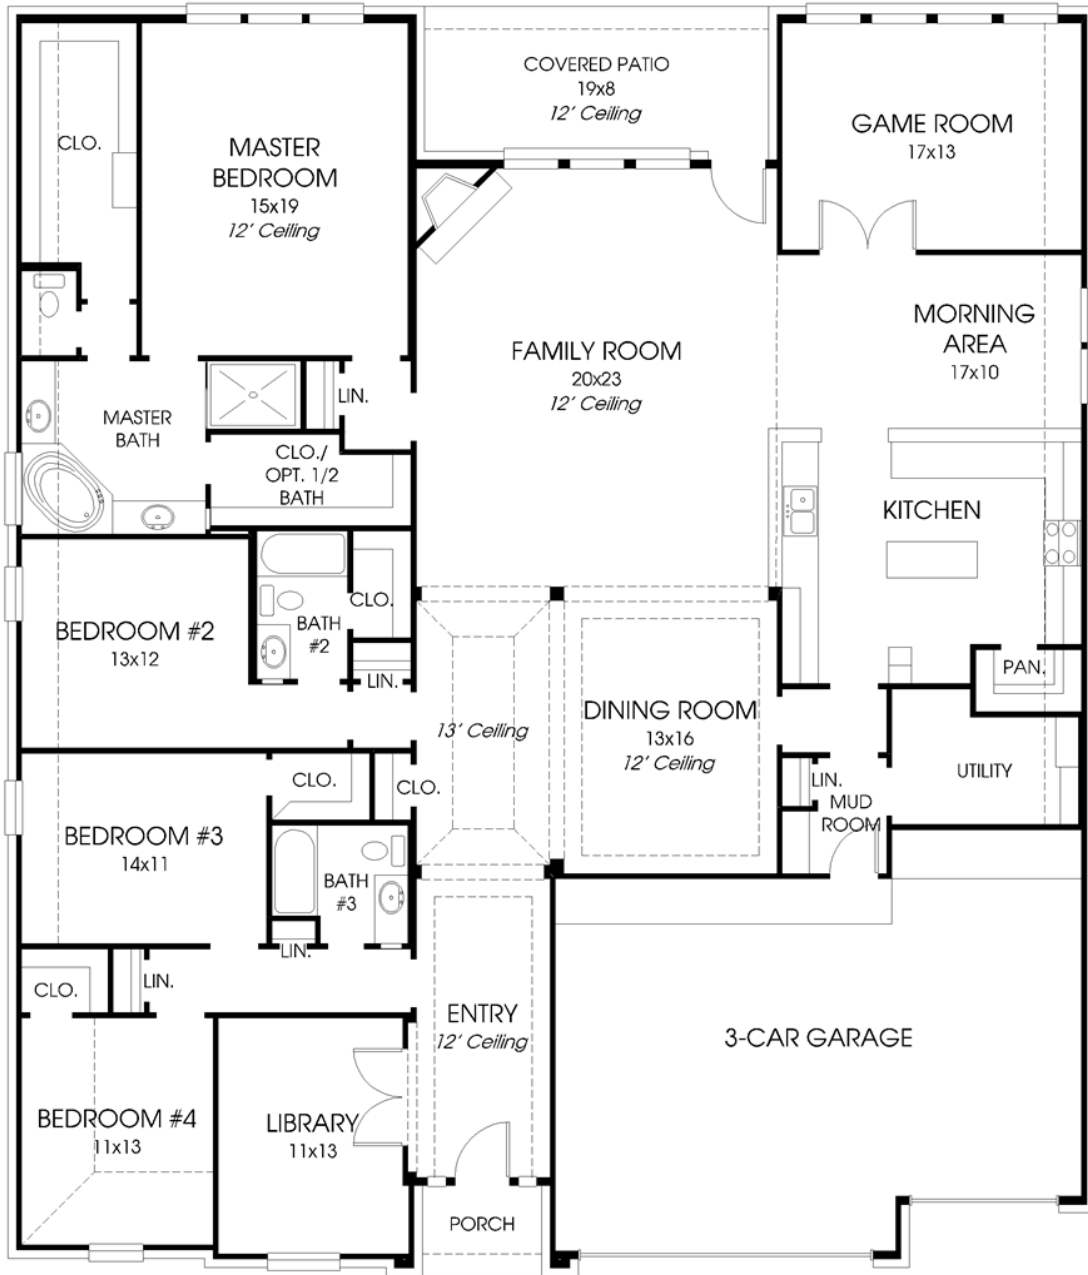

DESIGNS

Design 3307W

This home contains approximately 3,307 square feet.*

*See Page 3 for Details and Disclaimers.
© Perry Homes, LLC 2012

10/29/2013
(70' CL)